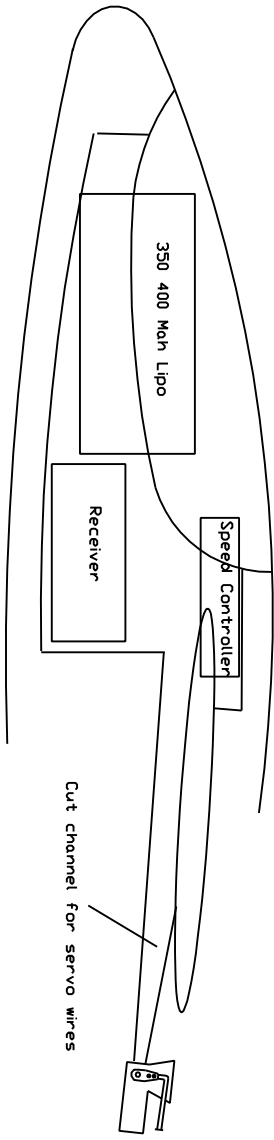

Centre of Gravity 30mm from leading edge at wing centre

350 400 Mah Lipo

Receiver

Speed Controller

Cut channel for servo wires

C 25